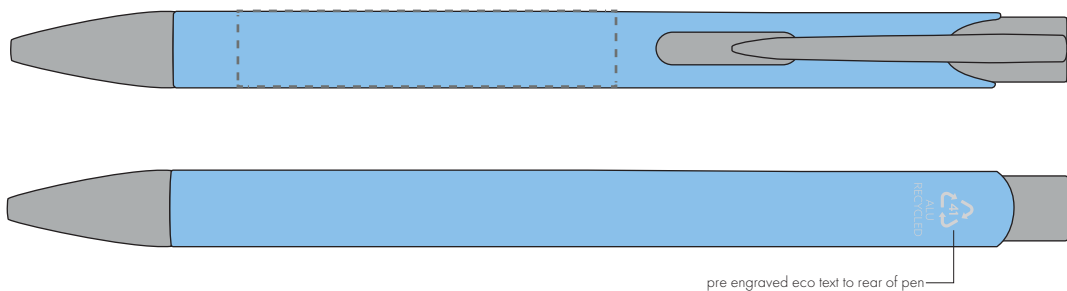

Your Ref:

Quantity:

Product Code: TPC982001

Our Ref:

Version: 1

Product Colour: BABY BLUE

PRINTING CONCERNS:

We stock this item in the following colours

**PANTONE REFERENCE(S)**

● Engrave

ARTWORK SCALE 100%

ARTWORK SCALE 100%

Flat Engrave Area:

50mm x 10mm

**The dashed line is to demonstrate print area and will not appear on your printed item****PLEASE NOTE:**